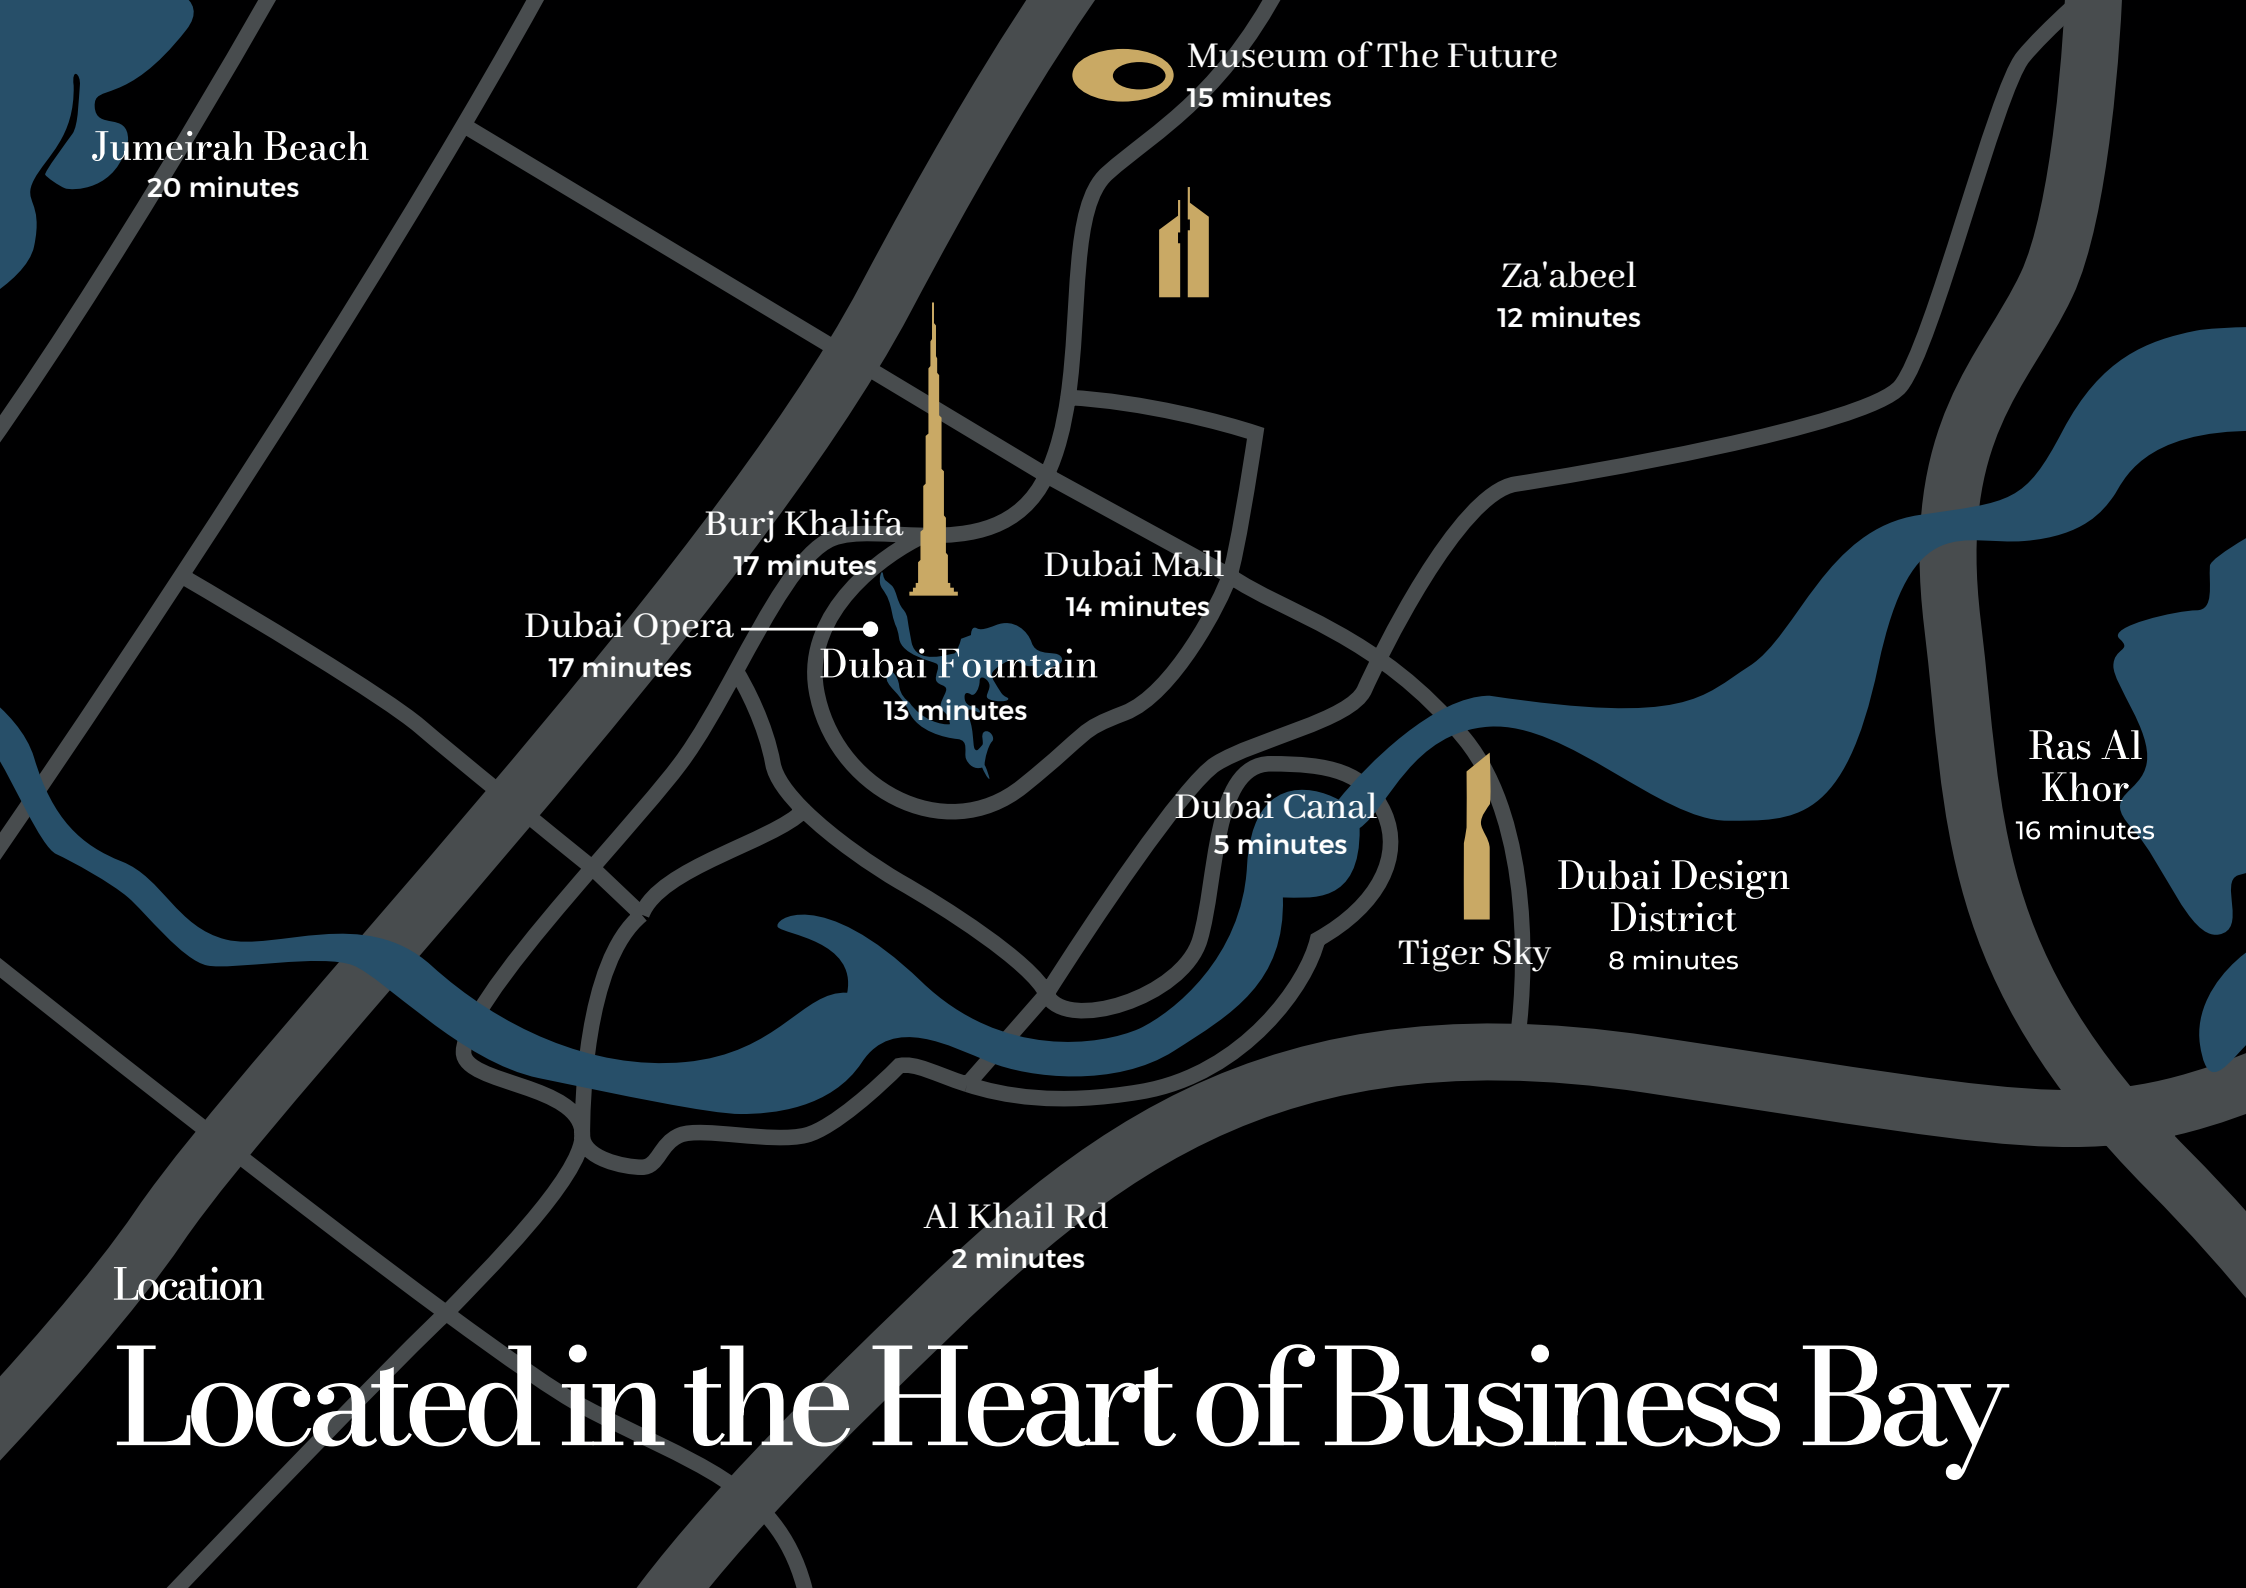

Tiger Sky Inspiration

Tiger Sky Tower stands as the world's highest rainforest with an iconic design, the highest infinity pool in the world, the highest restaurant in the world, the most thrilling adventure experiences, and fascinating amenities. Featuring an epic design, an excellent location, and fascinating scenic views, get ready to admire a remarkable future of utmost elegance in Business Bay, Dubai.

As a symbol of luxury in Dubai, this tower redefines opulence and comfort, elevating the everyday lifestyle experience to new heights.

Jumeirah Beach
20 minutes

Museum of The Future
15 minutes

Za'abeel
12 minutes

Burj Khalifa
17 minutes

Dubai Mall
14 minutes

Dubai Opera
17 minutes

Dubai Fountain
13 minutes

Dubai Canal
5 minutes

Tiger Sky

Dubai Design
District
8 minutes

Ras Al
Khor
16 minutes

Al Khail Rd
2 minutes

Location

Located in the Heart of Business Bay

Location

An Icon Among Dubai's Skyline

Burj Khalifa

Downtown Dubai

Tiger Sky Tower