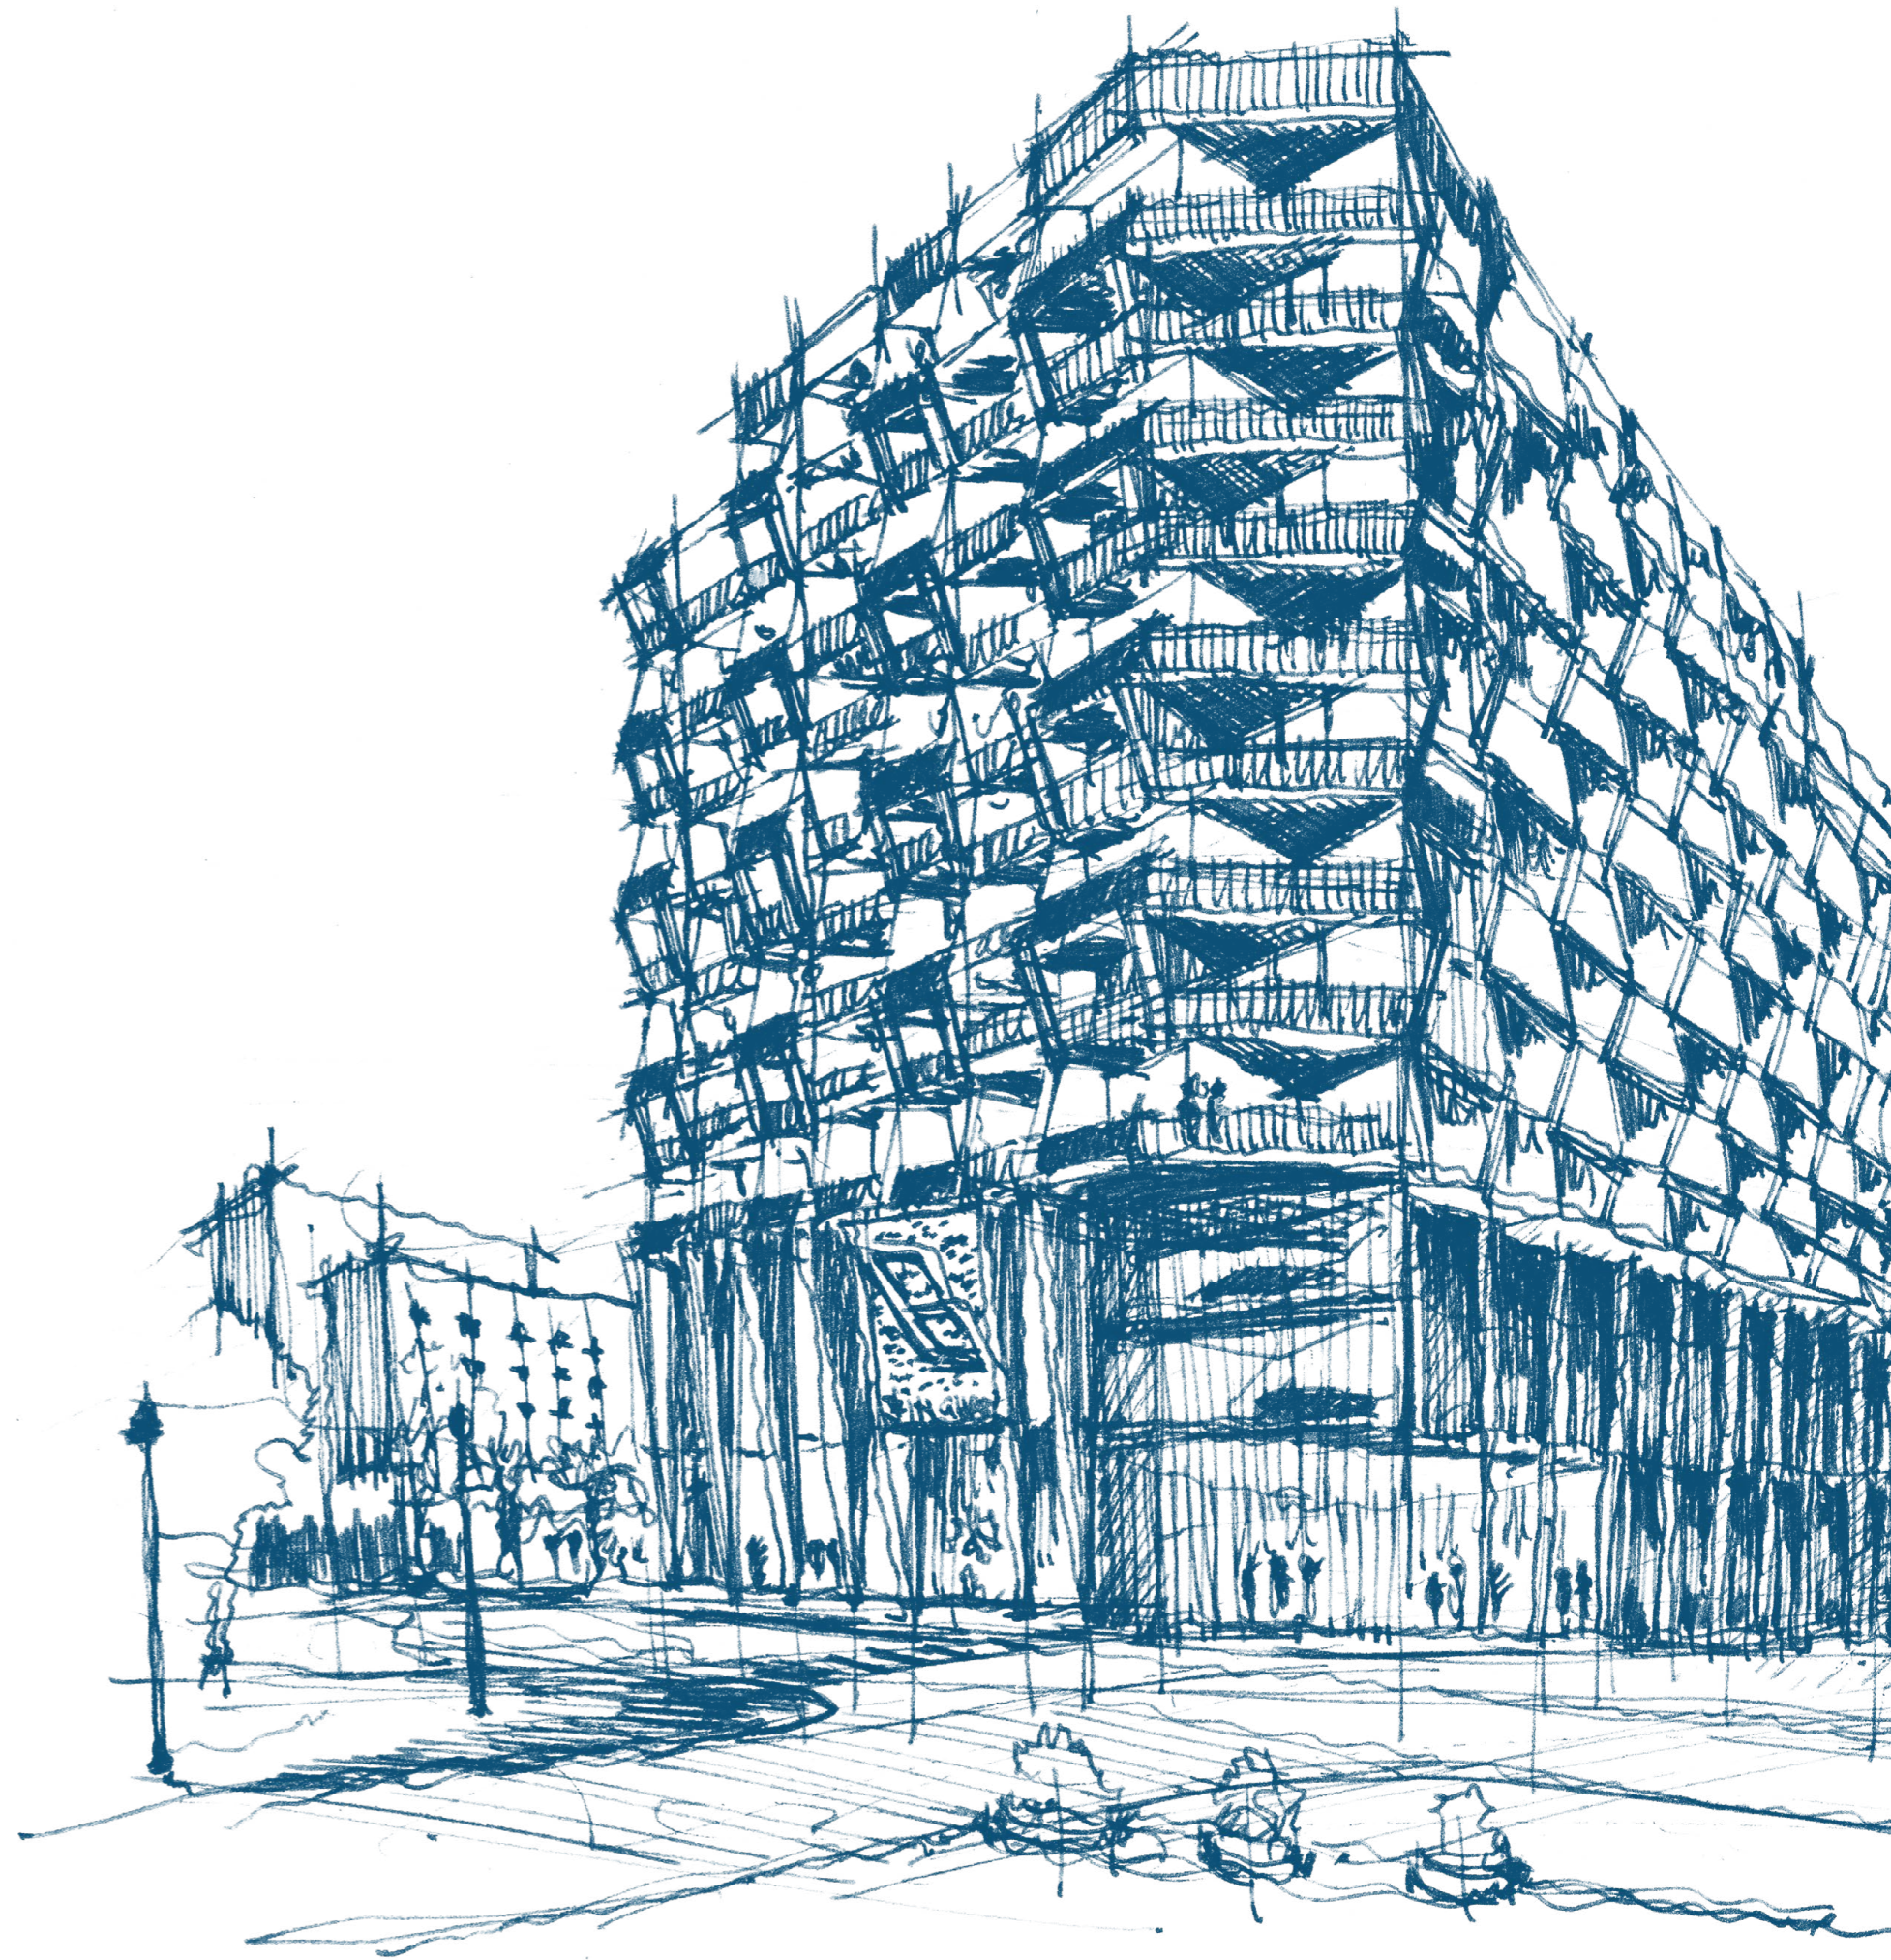

A starry night sky with a green aurora borealis on the left side. The text "A SPIRITED SENSE of WONDER" is written in white, with "of" in a cursive font.

A SPIRITED SENSE
of WONDER

THE PERFECT SETTING

In the heart of a vibrant and ever-evolving cityscape, a masterful creation finds its perfect setting. Much like the city itself, this creation is designed to captivate and inspire.

ILLUMINATING THE CITY'S
DYNAMIC NATURE

A HOME WHERE
LIFE BEGINS ANEW

01

ABOUT THE PROJECT

02

DESIGN DETAILS

03

FLOOR PLANS

THE RISE OF AURORA

Aurora by Binghatti emerges from a fertile ground of ingenuity inspired by the brand's vanguard spirit. Through its presence, this creation cultivates a deeper appreciation for groundbreaking architecture and boundless potential that a dynamic cosmopolitan setting offers.