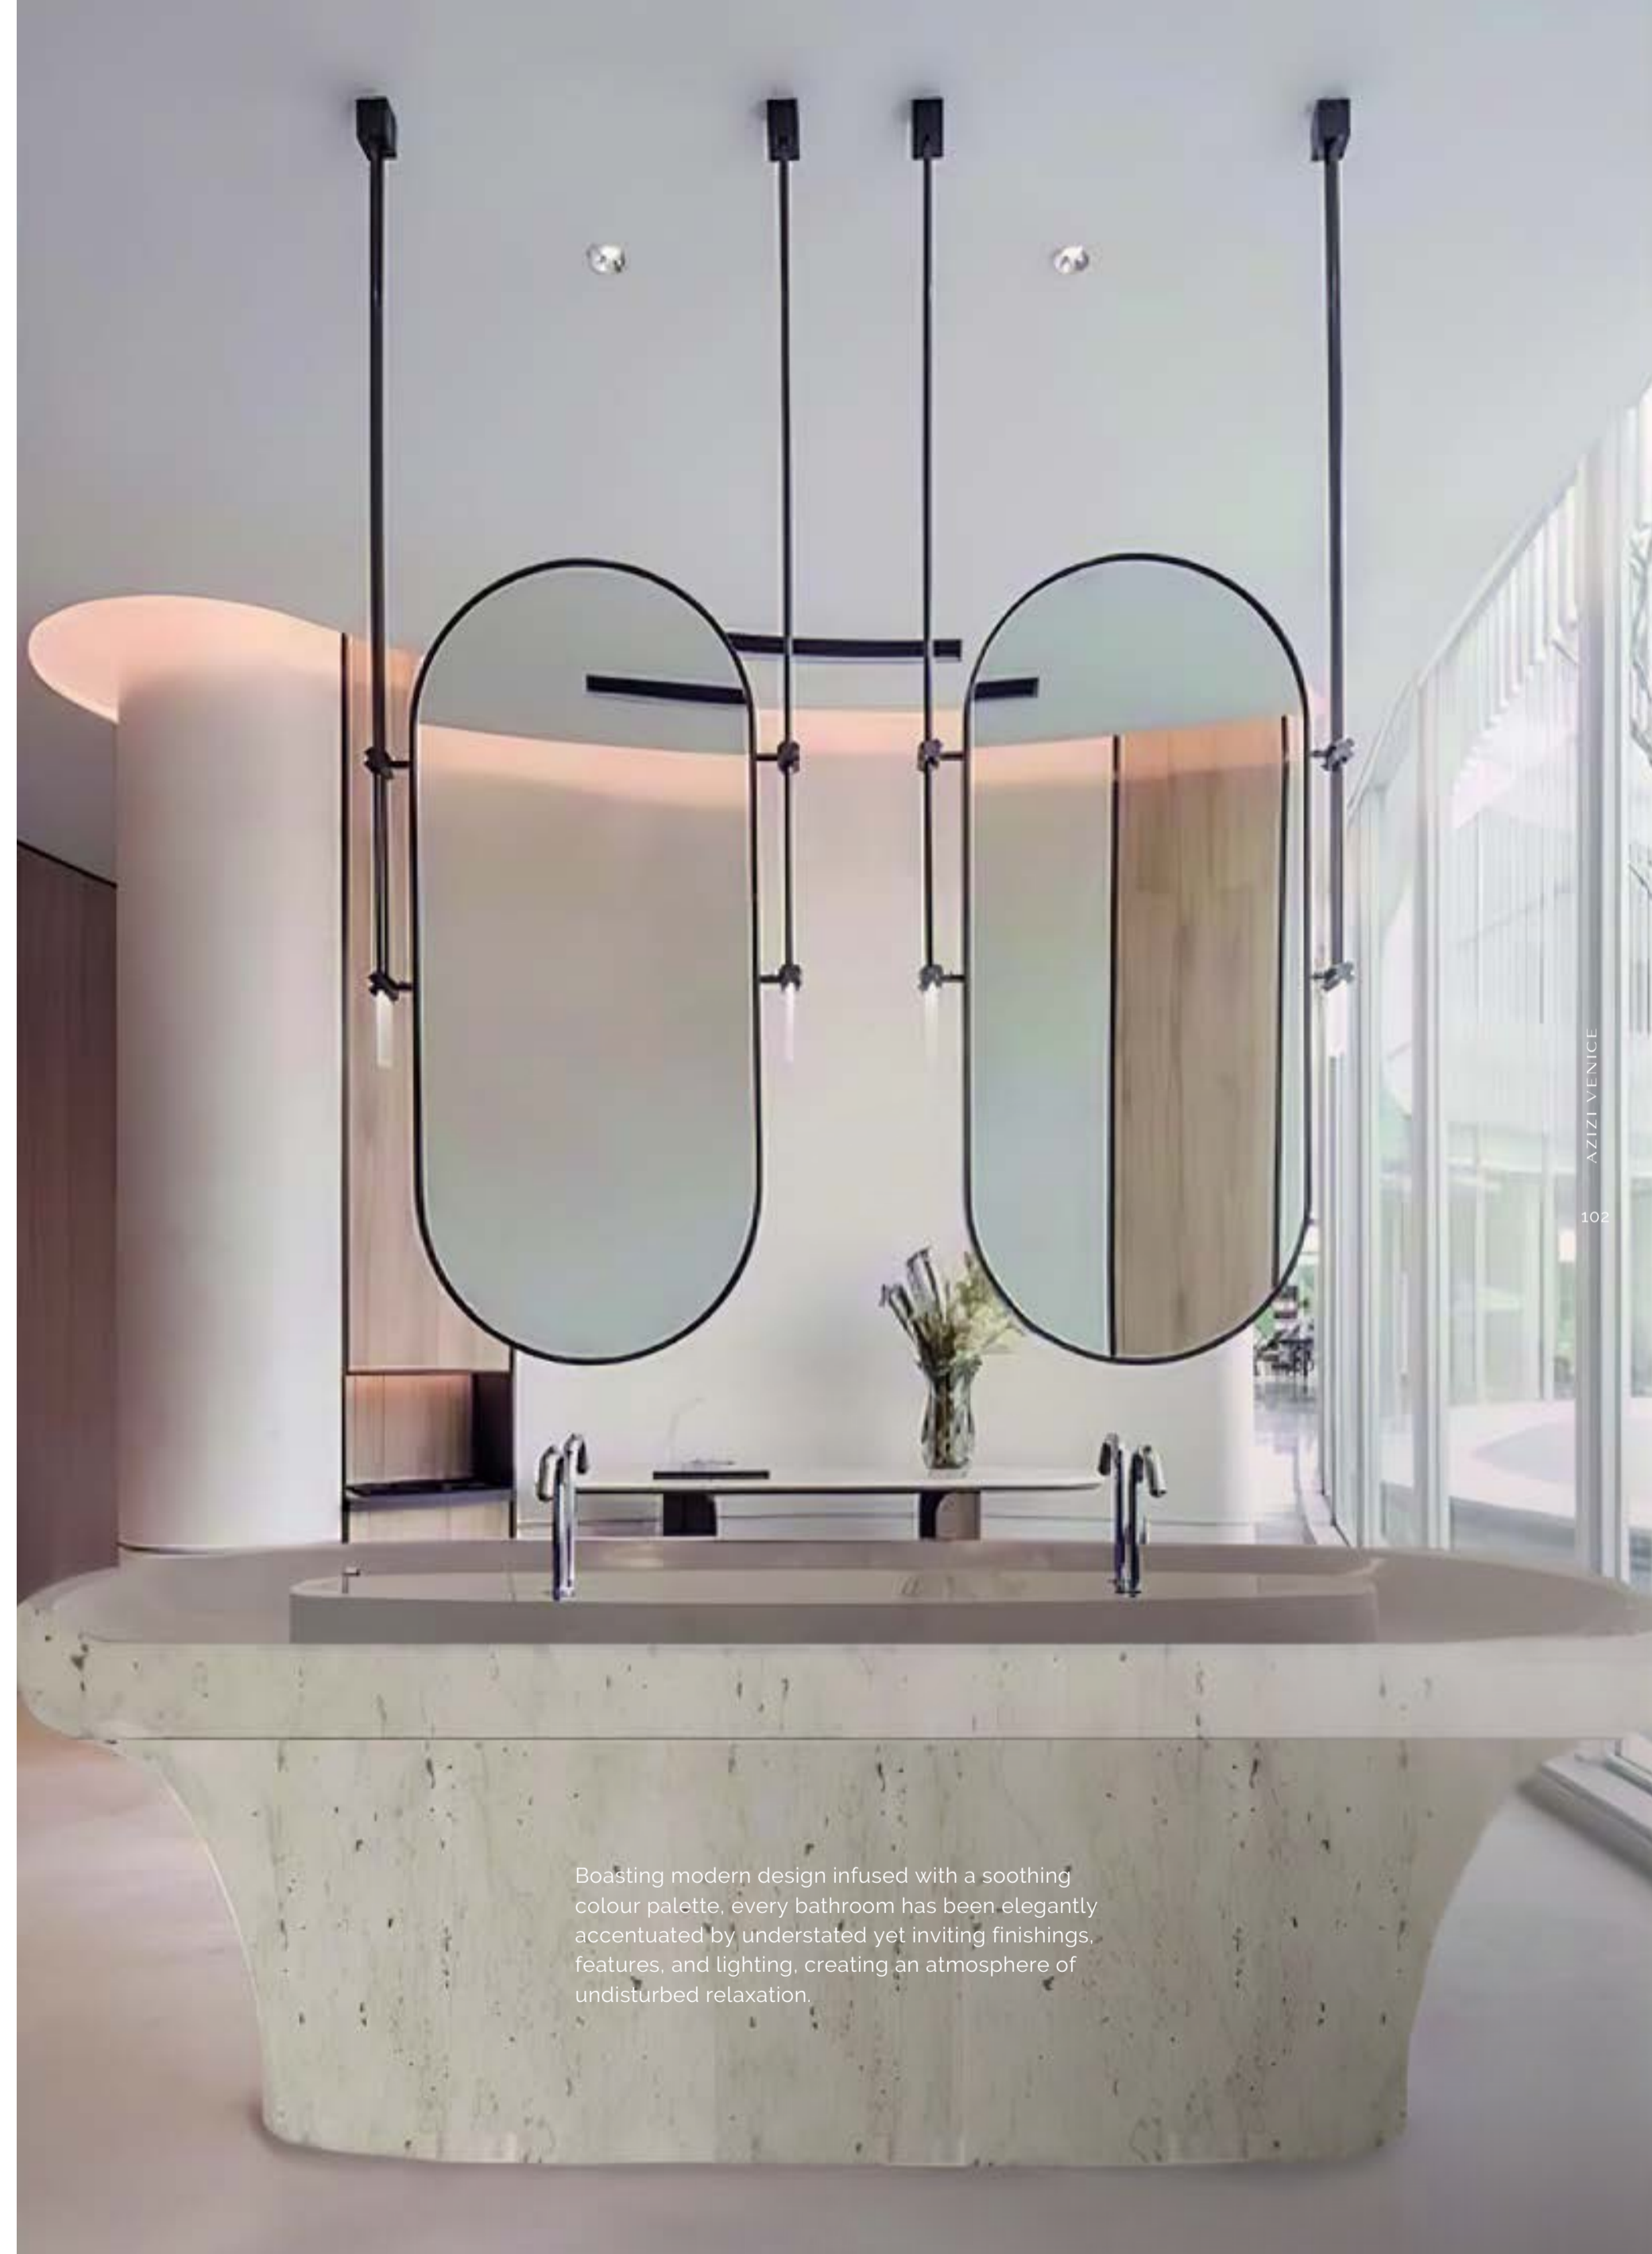

ENDLESS,
EXPANSIVE VIEWS

Vast floor-to-ceiling windows effortlessly merge indoors and outdoors, while beautifully curated rooms are complemented by stunning views, ensuring that the surrounding natural beauty becomes an integral part of your daily life.

Boasting modern design infused with a soothing colour palette, every bathroom has been elegantly accentuated by understated yet inviting finishings, features, and lighting, creating an atmosphere of undisturbed relaxation.